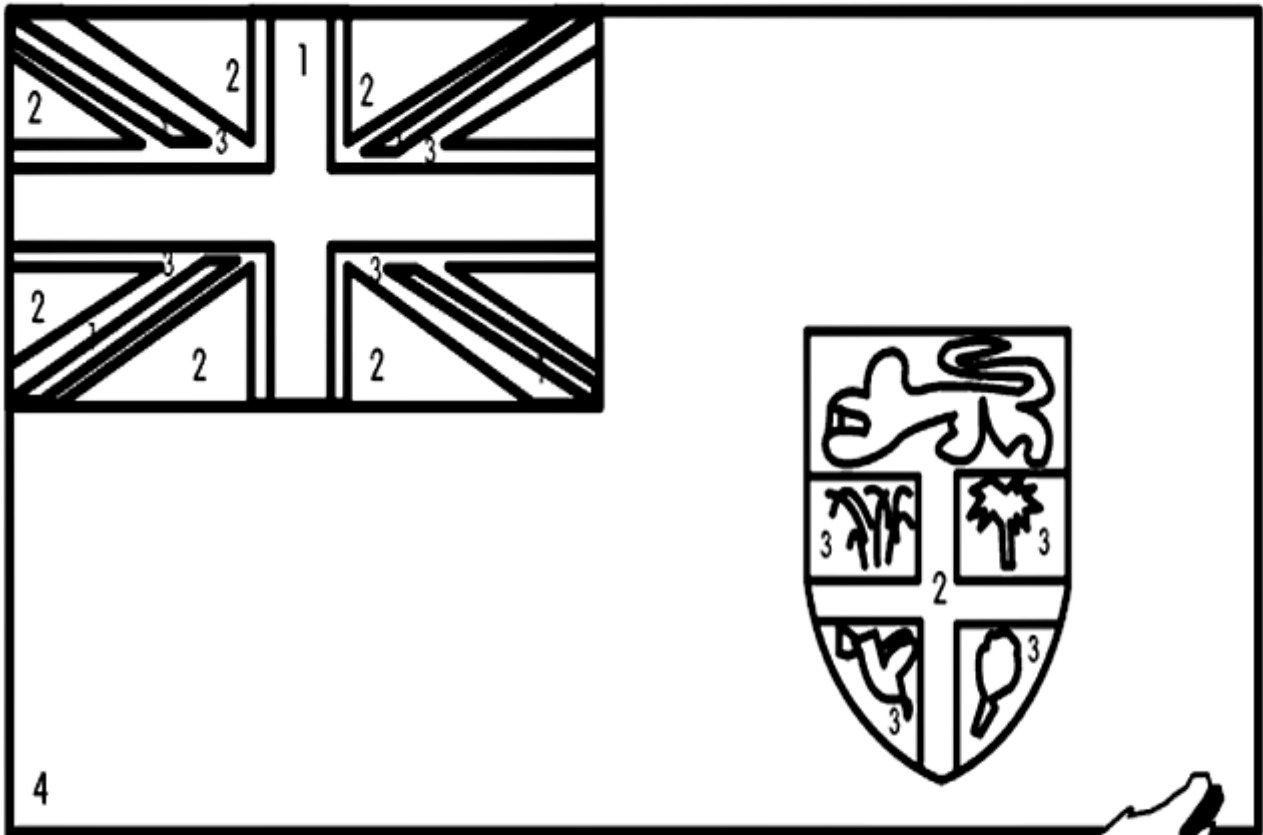

# FIJI flag & map

To color the flag of Fiji, use Crayola® Crayons, Colored Pencils or Markers. Color areas numbered 1 red, 2 blue, 3 white, 4 light blue.

## Did you know...?

Fiji is an island group in the South Pacific Ocean, between Hawaii and New Zealand. The Fijian shield has a yellow lion above a white field with four sections. The red cross is that of Saint George. It is bordered by stalks of sugarcane, a palm tree, bananas, and a white dove.