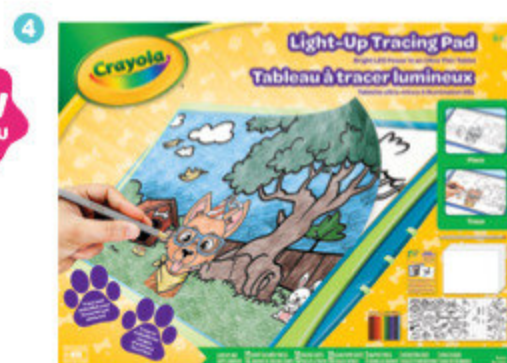

Wixels™ Colour Absorbing Pixel Art

Wixels™ - Art pixélisé par absorption

Crayola Wixels — the fun and crafty way to create pixel-style art! Just follow the Colour Guide and colour the raised squares on your Wixels Board. Watch your design take shape as each square absorbs colour. Display your pictures or wash the board to make new pixel-perfect artwork! Each kit includes 8 Ultra-Clean Washable Broad Markers, 2 Reusable Wixels Boards and 2 Colour Guides.

Crayola Wixels — une façon amusante et astucieuse de créer des œuvres d'art pixélisées! Il suffit de suivre le guide des couleurs pour colorier les carrés en relief sur le tableau Wixels. Voyez votre dessin prendre forme lorsque chaque carré absorbe la couleur. Affichez vos œuvres ou lavez le tableau pour créer de nouvelles œuvres d'art pixélisées. Chaque trousse comprend 8 marqueurs lavables à trait large Ultra-Clean, 2 tableaux Wixels réutilisables et 2 guides des couleurs.

5 04-8309
Wixels™ - Animals
Wixels™ - Animaux

6 04-8308
Wixels™ - Unicorns
Wixels™ - Licorne

Trousses de jeu

1 04-8307
Glow Art Studio™/MC
Perfect for nighttime car rides, sleepovers or any dark room! Use the included light wand to draw temporary, luminous masterpieces on a compact and portable glow-in-the-dark canvas!

Parfait pour les voyages de nuit en voiture, les soirées pyjama ou dans n'importe quelle pièce sombre! Utilisez la baguette lumineuse pour dessiner des œuvres lumineuses temporaires sur la toile compacte et portable!

2 04-3977
Light-Ups Recolourable Unicorn
Ami-lumi licorne recoloriable
This all-in-one toy, decoration, and reusable colouring activity gives kids a fun craft to enjoy throughout the year.

Ce jouet tout-en-un, décoration et activité de coloriage réutilisable permet aux enfants de s'amuser tout au long de l'année.

3 04-5366
Colour Bubble
Dôme lumineux
Create amazing dual-layered scenes that glow and spin. Crée des scènes étonnantes à deux couches qui brillent et tournent.

4 04-8875
Light-Up Tracing Pad
Tablette à tracer lumineuse
The bright light from the pad clearly shows the tracing image so you can easily follow along. Layer images to create depth and then colour your scenes.

La lumière brillante de la tablette éclaire l'image et la rend facile à tracer. Superposez les images pour créer de la profondeur, puis coloriez la scène.

5 04-5179
Ultimate Light Board
Tableau lumineux Ultra
Draw and display your art with bright LED light effects. Comes with 6 bright gel FX markers.
Dessinez puis exposez votre art au moyen d'effets lumineux DEL scintillants. Comprend 6 marqueurs Gel FX aux couleurs vives.

Globbles™/MC

These super sticky squeeze toys never leave a sticky residue behind, and remain sticky even after being washed. They easily wash clean with soap and water, so take these portable fidget toys wherever you go!

Ces jouets souples super adhérents ne laissent jamais de résidu collant et conservent leurs propriétés adhésives même après avoir été lavés. Ils se lavent facilement au savon et à l'eau et peuvent être emportés partout!

6 74-7306
3 Globbles Faces™/MC
Assorted colours.
Couleurs assorties.